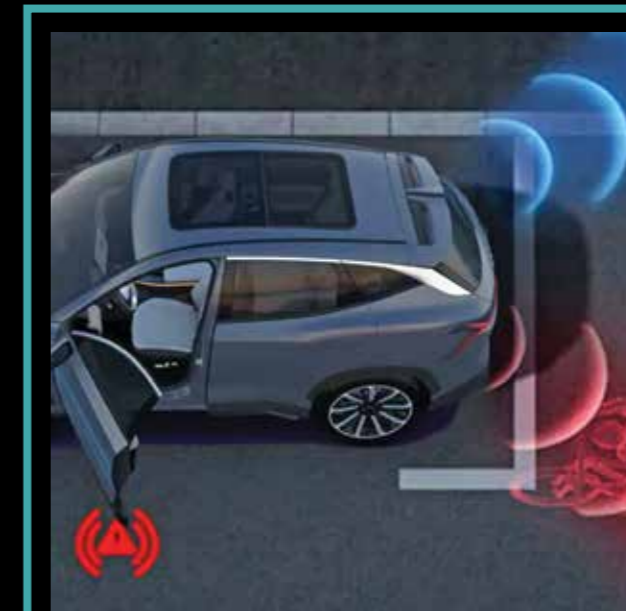

DOW (Door Open Warning System)